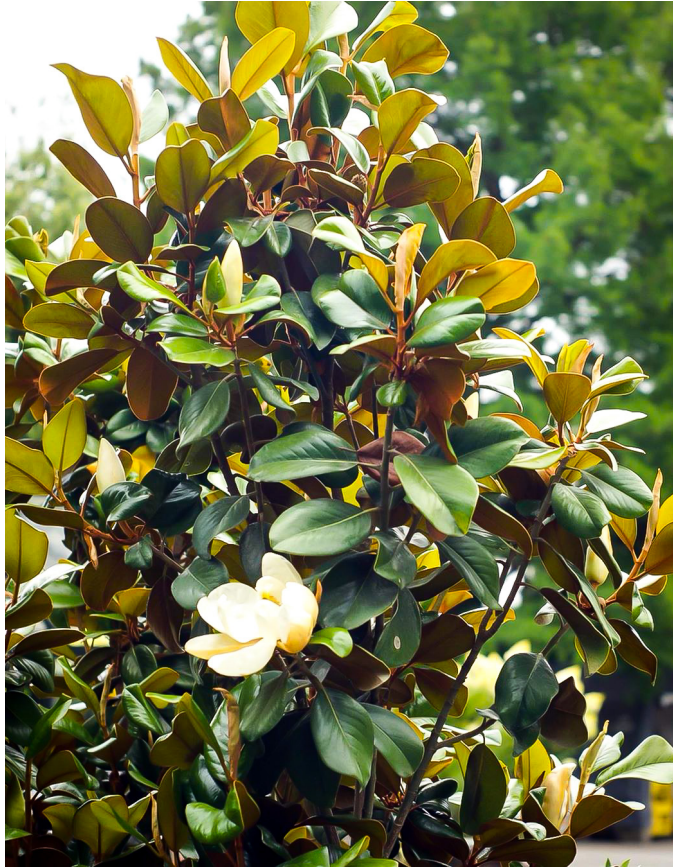

CHOCOLATE CHIP CARPET BUGLE  
*Ajuga reptans* 'Chocolate Chip'

HERBACEOUS GROUNDCOVER

HEIGHT: 2"-3"

SPREAD: 6"-9"

PARTIAL SUN/SHADE

*Noted for its extreme dwarf habit and chocolate foliage.*

BRILLIANCE AUTUMN FERN  
*Dryopteris erythrosora* 'Brilliance'

## DWARF YAUPON HOLLY

*Ilex vomitoria 'Nana'*

SHRUB

HEIGHT: 3'-5'

SPREAD: 3'-6'

FULL SUN, PARTIAL SHADE

*Features dark evergreen foliage with yellow-green color on new growths.*

ALTA MAGNOLIA

*Magnolia grandiflora* 'Alta'

DECIDUOUS TREE

HEIGHT: 15 FT. - 20 FT.

SPREAD: 9 FT. - 10 FT.

FULL SUN

*Columnar, upright, form with lustrous dark green leaves with rusty undersides*

## BLACK GUM

*Nyssa sylvatica*

DECIDUOUS TREE

HEIGHT: 30-50'

SPREAD: 20-30'

FULL SUN / PART SHADE

*Small, greenish-white flowers appear in spring and are an excellent source for bees. Scarlet fall color.*